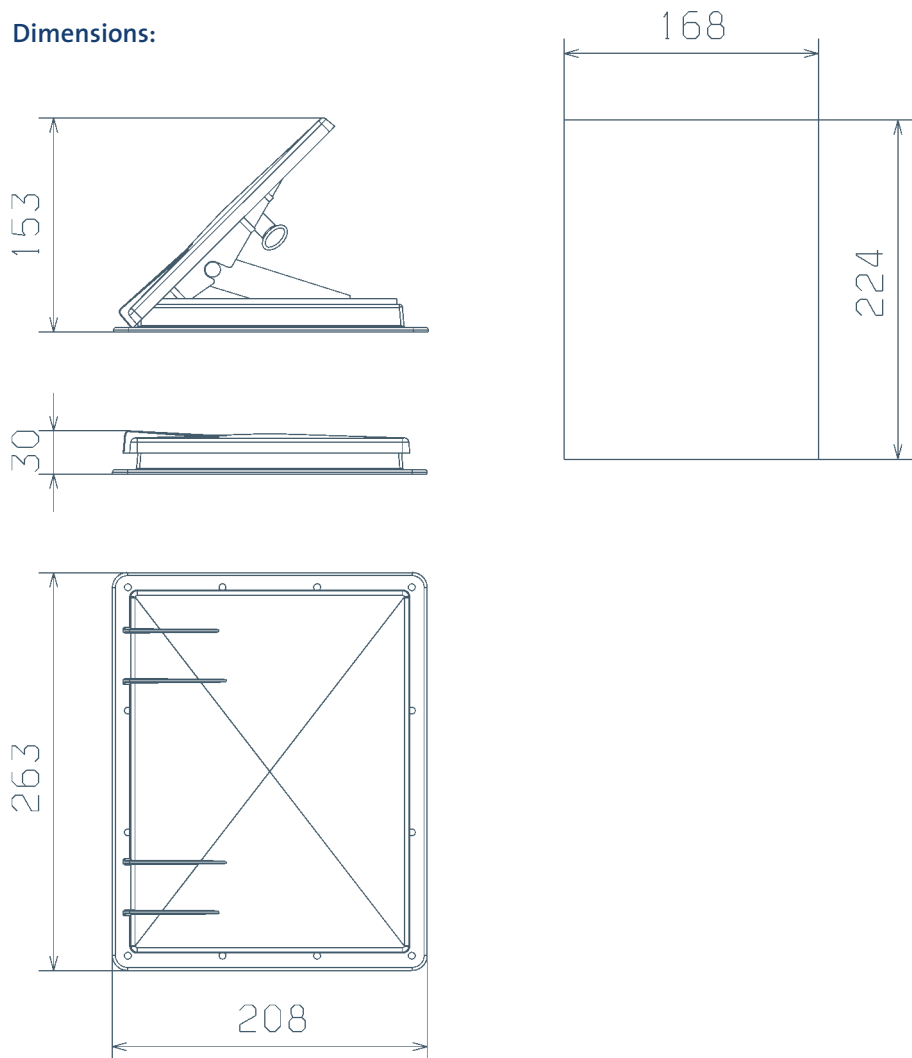

▶ G1W

The hatch and the durable spring mechanisms with open/closed position are made with injection molded plastic parts making the unit rustproof and robust in use. The ventilation hatch is available in white (G1W). Additionally there is an interior panel in grey (G1INF) obtainable on order.

Dimensions:

10/2011 • Due to continuous product development, we reserve the right to make changes without prior notice.

Spheros - Parabus Ltd
Urusvuorenkatu 2, FI - 20360 TURKU, FINLAND
Phone +358 2 436 60 00 • Fax +358 2 438 22 25
www.spheros.com • info@parabus.com

SPHEROS