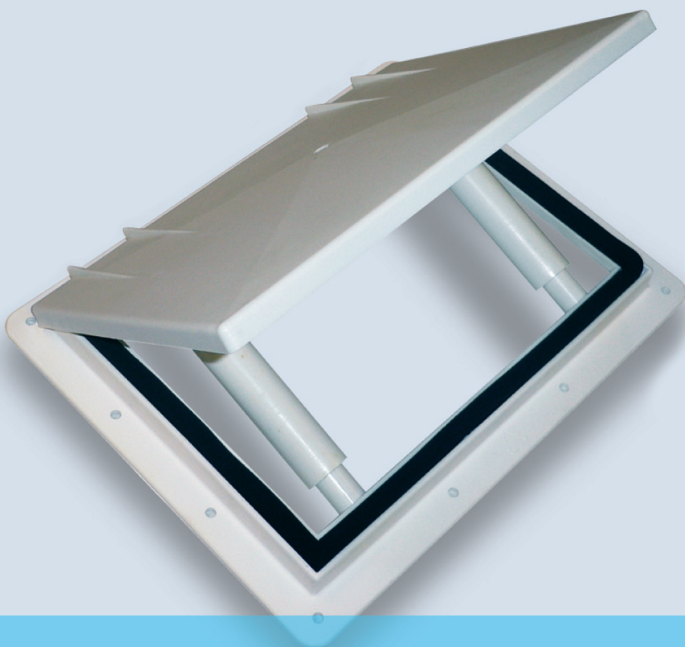

Ventilation

▶ G1W

Hatches / Fans

Safety and Comfort by Spheros

A reliable ventilation hatch for multi purpose use. With its large opening (45°) this unit is ideal in vans, special vehicles, animal transport vehicles, and campers e.g. where extra air exchange is needed.

▶ G1W

The hatch and the durable spring mechanisms with open/closed position are made with injection molded plastic parts making the unit rustproof and robust in use. The ventilation hatch is available in white (G1W). Additionally there is an interior panel in grey (G1INF) obtainable on order.