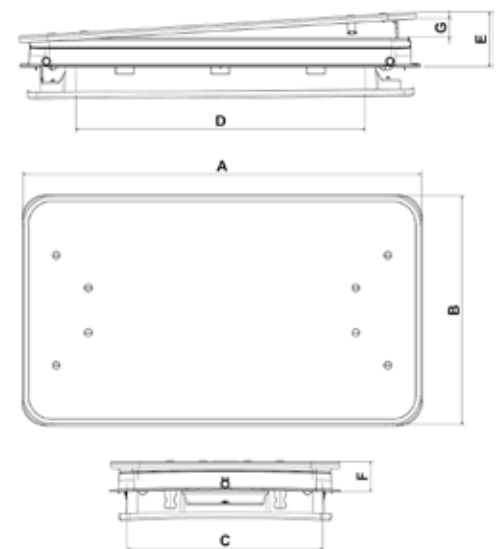

► MODUS roof hatch series

There's a reliable Modus for everyone; manual, electric, glass, integrated fan, or maybe a service hatch - you name it! Any of the available MODUS hatches may be mounted in a roof opening dimension measuring 530x970 mm, easily enabling a possible upgrade of roof hatch if ever later required. Despite the variety of add-ons available, the weight of the Modus hatch still remains between 8-11,9 kg.

		A	B	C	D	E	F	G
Technical specifications:	Dimensions of Roof opening (mm)	Length of dome	Width of dome	Inner width	Inner length	Height (open)	Height (closed)	Opening
Modus series	970 x 530	1042-1080	598-605	501-510	770-1025	130-183	70-115	40-70